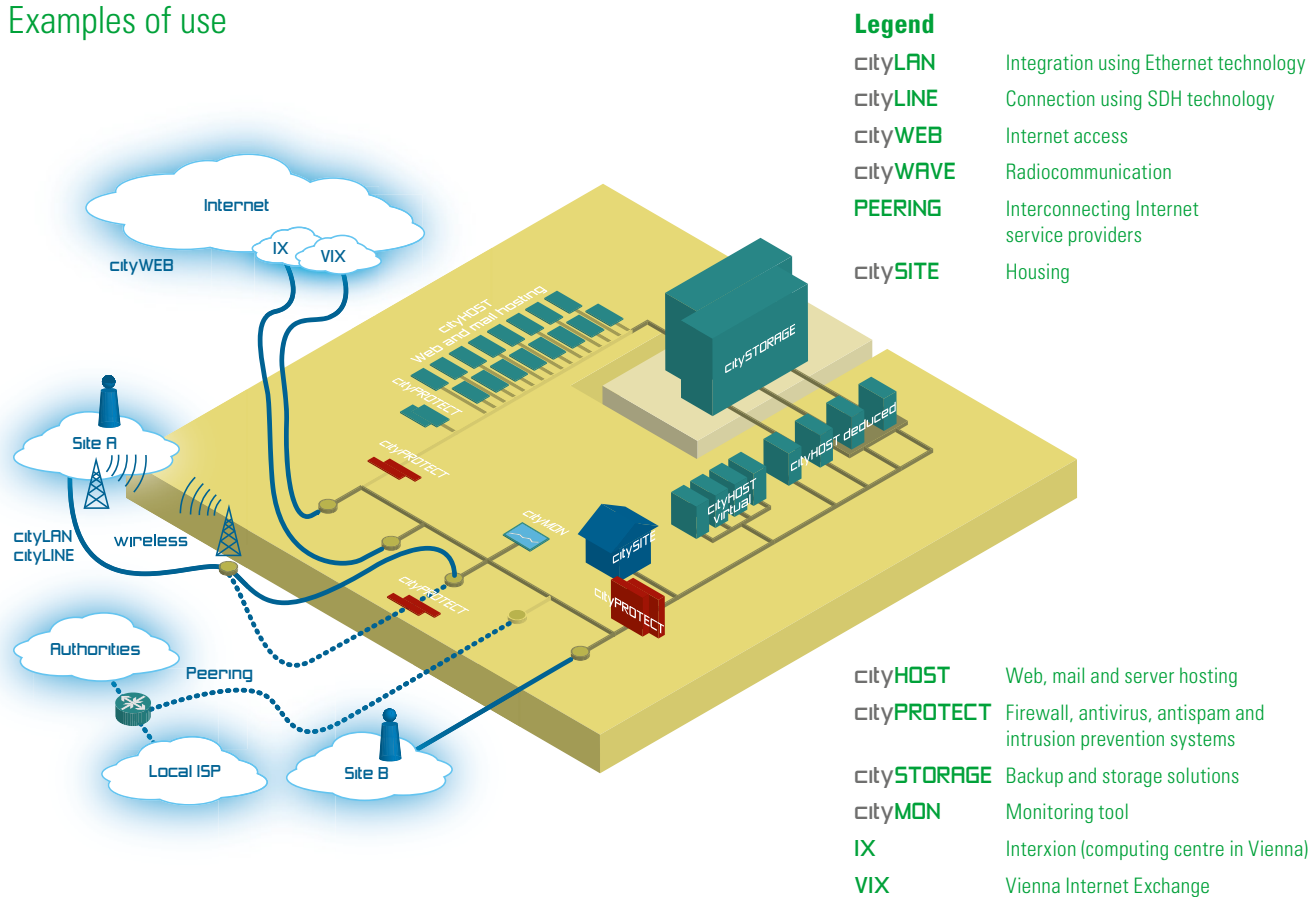

Professional protection for your networks and data

citySTORAGE (backup and storage solutions)

Professional protection against data loss

cityMON (monitoring tool)

Find out, what is really going on in the network!

cityDOMAIN

The best address for your web address

PEERING

Cost efficient shortcuts on the Internet

Available only in combination with cityLAN, cityLINE, citySITE or cityHOST.

Examples of use

Downloads at www.linzag-telekom.at